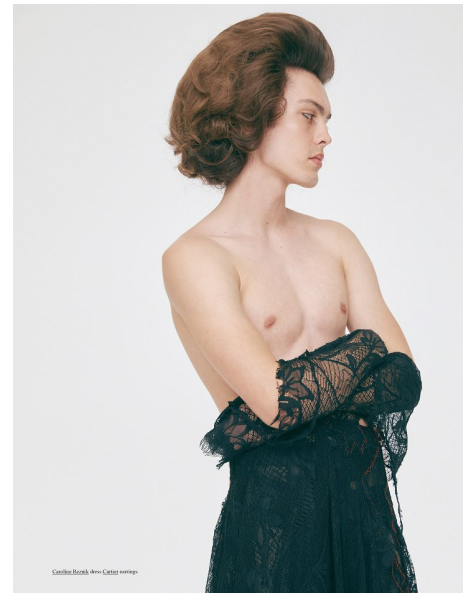

LOCHIE COLIN MITCHELL

Height 183cm/6'0" Chest 85cm/33.5" Waist 71cm/28" Shoe 43 EU/9.5 US/9  
 UK Hair Brown Eyes Brown

PRISCILLAS

SUITE 305/306 | 46a MACLEAY STREET | POTTS POINT NSW 2011 |  
 Australia | Tel: 61 2 9332 2422 | Email: women@priscillas.com.au