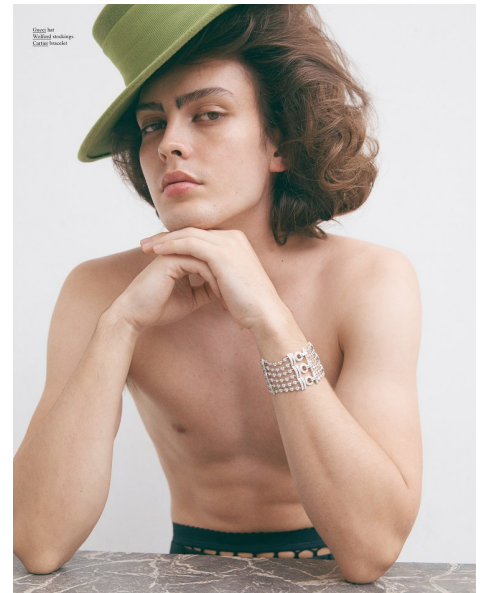

LOCHIE COLIN MITCHELL

Height 183cm/6'0" Chest 85cm/33.5" Waist 71cm/28" Shoe 43 EU/9.5 US/9  
 UK Hair Brown Eyes Brown

PRISCILLAS

SUITE 305/306 | 46a MACLEAY STREET | POTTS POINT NSW 2011 |  
 Australia | Tel: 61 2 9332 2422 | Email: women@priscillas.com.au