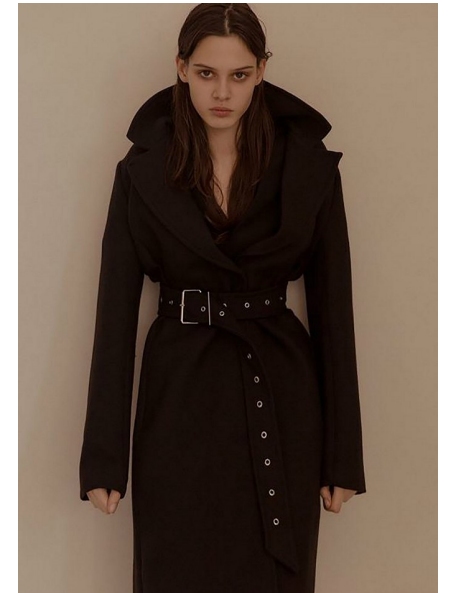

MAG CYSEWSKA

Height 175cm/5'9" Bust 79cm/31" Waist 58cm/23" Hips 86cm/34" Shoe 36
EU/5 US/3.5 UK Hair Brown Eyes Brown

PRISCILLAS

SUITE 305/306 | 46a MACLEAY STREET | POTTS POINT NSW 2011 |
Australia | Tel: 61 2 9332 2422 | Email: women@priscillas.com.au