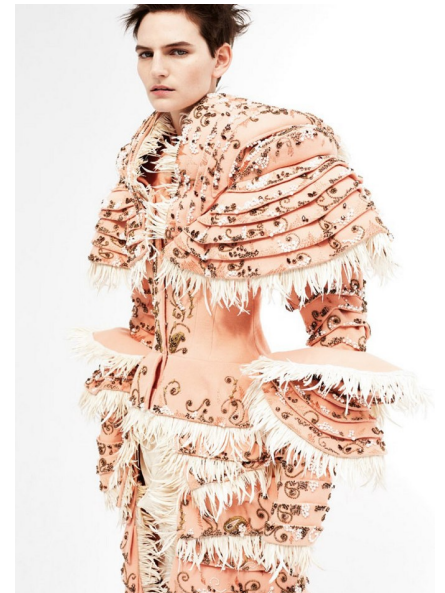

## HIRSCHY H

Height 169cm/5'6.5" Bust 78cm/30.5" Waist 59cm/23" Hips 87cm/34.5"  
Dress 8 AUS/4 US/34 EU Shoe 39.5 EU/8.5 US/6 UK Hair Light Brown  
Eyes Green