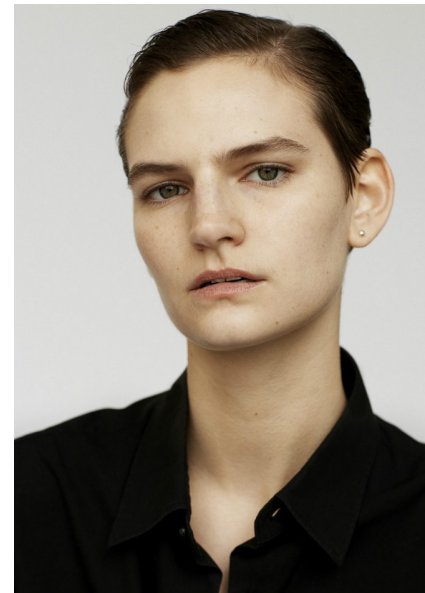

## HIRSCHY H

Height 169cm/5'6.5" Bust 78cm/30.5" Waist 59cm/23" Hips 87cm/34.5"  
Dress 8 AUS/4 US/34 EU Shoe 39.5 EU/8.5 US/6 UK Hair Light Brown  
Eyes Green