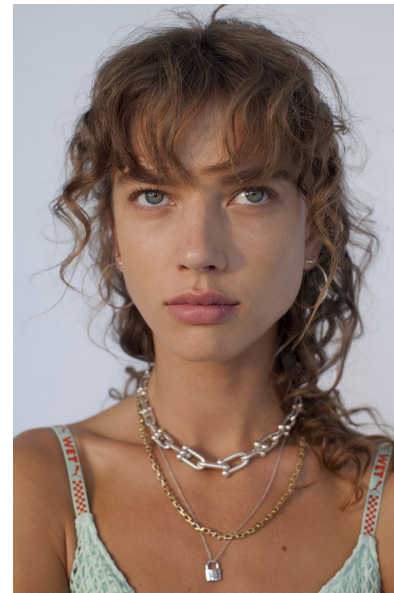

## GIGI RINGEL

Height 177cm/5'9.5" Bust 79cm/31" Waist 64cm/25" Hips 89cm/35"  
Dress 8 AUS/4 US/34 EU Shoe 38.5 EU/7.5 US/5.5 UK Hair Light Brown  
Eyes Blue/Green