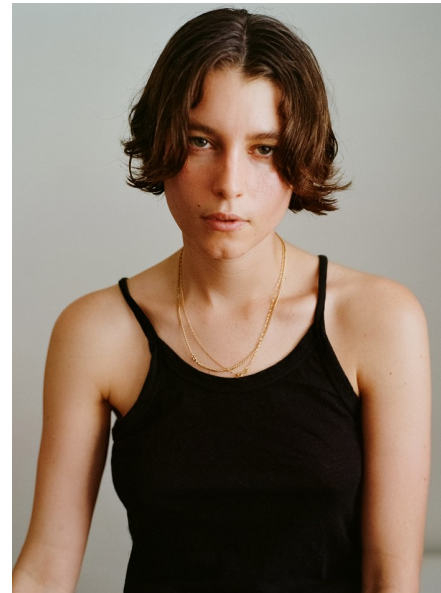

BRITT ODELL

Height 168cm/5'6" Bust 81cm/32" Waist 64cm/25" Hips 89cm/35" Dress 8  
AUS/4 US/34 EU Shoe 39 EU/8 US/6 UK Hair Light Brown Eyes Blue/Grey