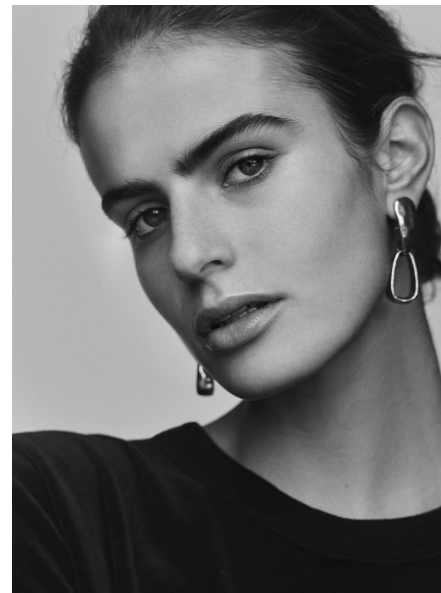

ALANA MCCOY

Height 175cm/5'9" Bust 82cm/32.5" A Waist 61cm/24" Hips 89cm/35"
Dress 6-8 AUS/2-4 US/32-34 EU Shoe 39 EU/8 US/6 UK Hair Brown
Eyes Blue/Green

PRISCILLAS

SUITE 305/306 | 46a MACLEAY STREET | POTTS POINT NSW 2011 |
Australia | Tel: 61 2 9332 2422 | Email: women@priscillas.com.au