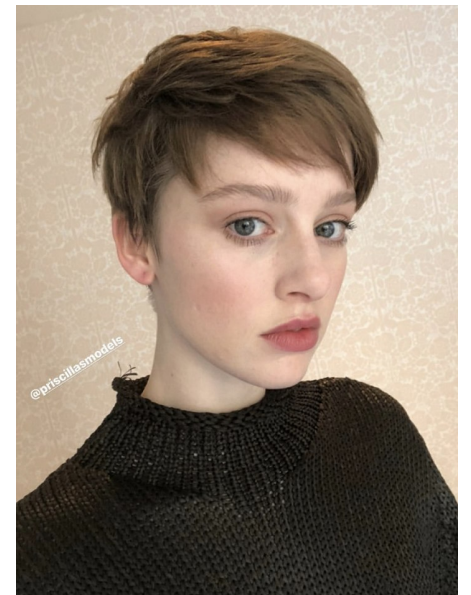

TESS ANGEL

Height 179cm/5'10.5" Bust 86cm/34" Waist 61cm/24" Hips 89cm/35"
Dress 6-8 AUS/2-4 US/32-34 EU Shoe 39 EU/8 US/6 UK Hair Brown
Eyes Blue

PRISCILLAS

SUITE 305/306 | 46a MACLEAY STREET | POTTS POINT NSW 2011 |
Australia | Tel: 61 2 9332 2422 | Email: women@priscillas.com.au