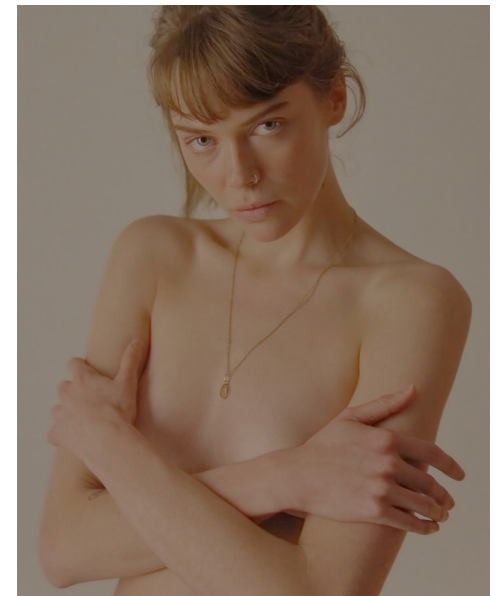

GEMMA OSSEN

Height 178cm/5'10" Bust 86cm/34" B Waist 66cm/26" Hips 91cm/36"
Dress 8 AUS/4 US/34 EU Shoe 39 EU/8 US/6 UK Hair Blonde Eyes Blue

PRISCILLAS

SUITE 305/306 | 46a MACLEAY STREET | POTTS POINT NSW 2011 |
Australia | Tel: 61 2 9332 2422 | Email: women@priscillas.com.au