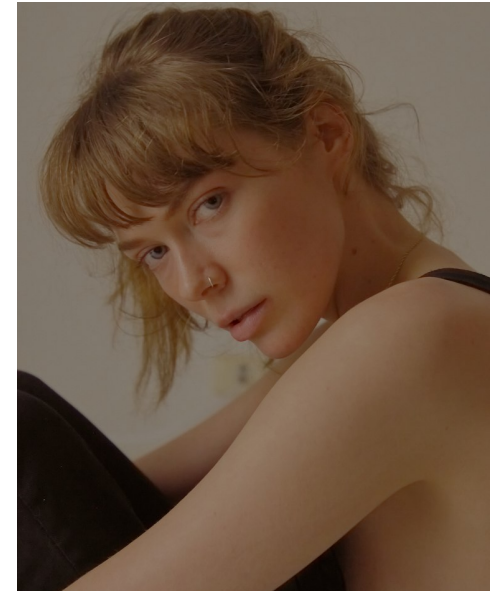

GEMMA OSSEN

Height 178cm/5'10" Bust 86cm/34" B Waist 66cm/26" Hips 91cm/36"
Dress 8 AUS/4 US/34 EU Shoe 39 EU/8 US/6 UK Hair Blonde Eyes Blue

PRISCILLAS

SUITE 305/306 | 46a MACLEAY STREET | POTTS POINT NSW 2011 |
Australia | Tel: 61 2 9332 2422 | Email: women@priscillas.com.au