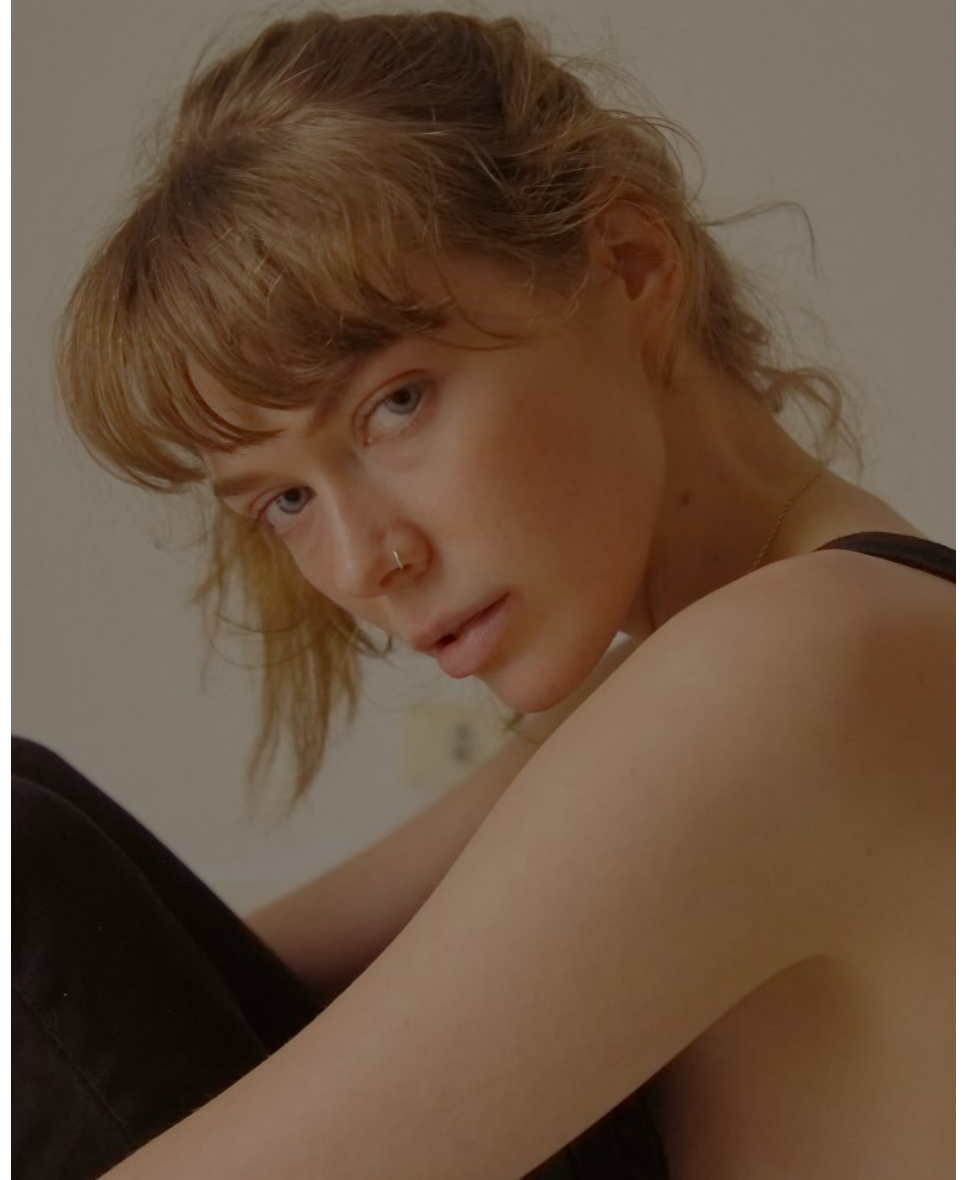

PRISCILLAS

GEMMA OSSEN

Height 178cm/5'10" Bust 86cm/34" B Waist 66cm/26" Hips 91cm/36" Dress 8 AUS/4 US/34 EU Shoe 39 EU/8 US/6 UK Hair Blonde Eyes Blue