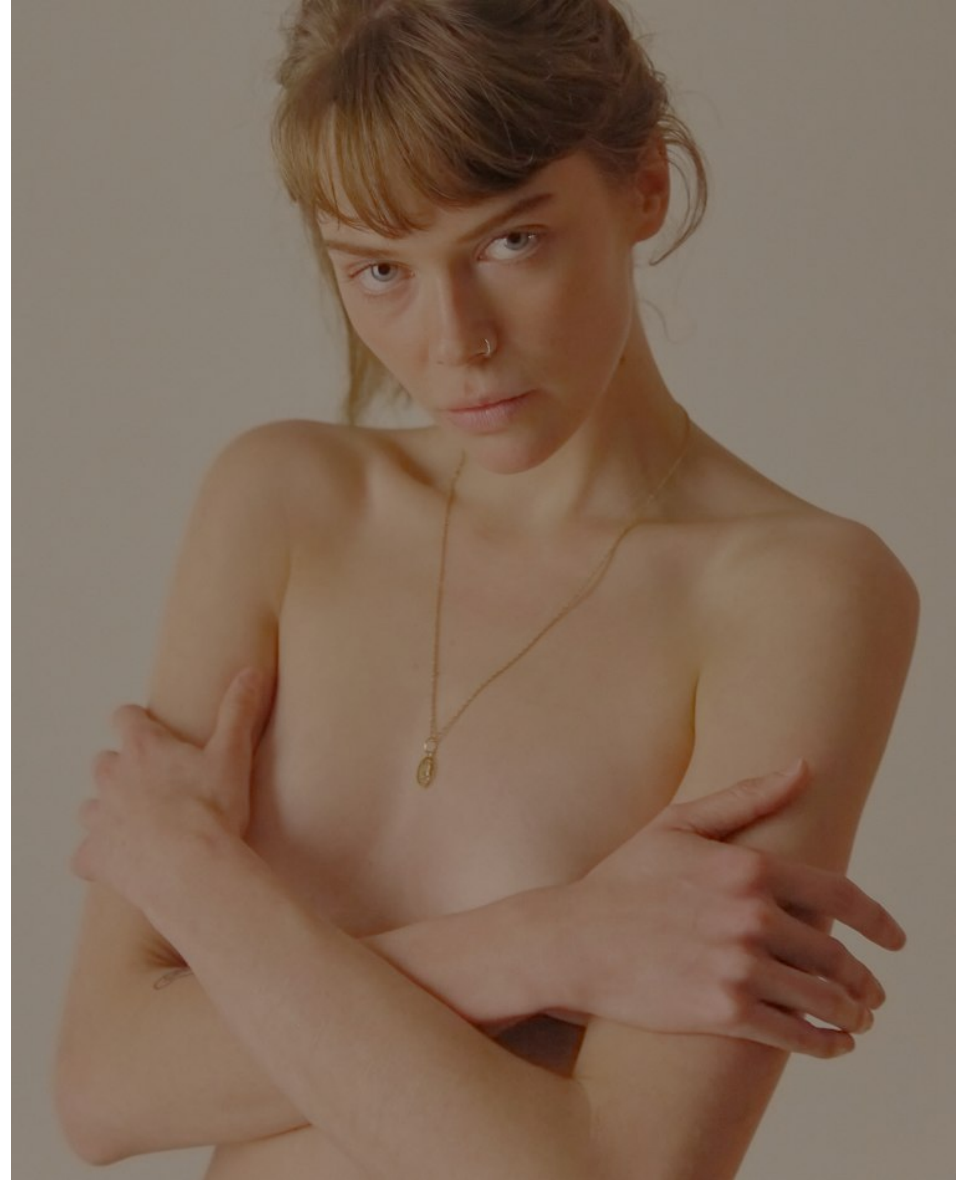

# PRISCILLAS

GEMMA OSSEN

Height 178cm/5'10" Bust 86cm/34" B Waist 66cm/26" Hips 91cm/36" Dress 8 AUS/4 US/34 EU Shoe 39 EU/8 US/6 UK Hair Blonde Eyes Blue