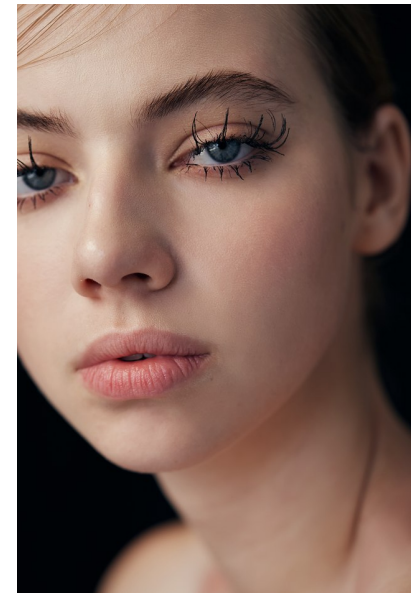

SAM BIDWELL

Height 179cm/5'10.5" Bust 84cm/33" Waist 65cm/25.5" Hips 89cm/35"
Dress 8 AUS/4 US/34 EU Shoe 40 EU/9 US/6.5 UK Hair Blonde Eyes Blue

PRISCILLAS

SUITE 305/306 | 46a MACLEAY STREET | POTTS POINT NSW 2011 |
Australia | Tel: 61 2 9332 2422 | Email: women@priscillas.com.au