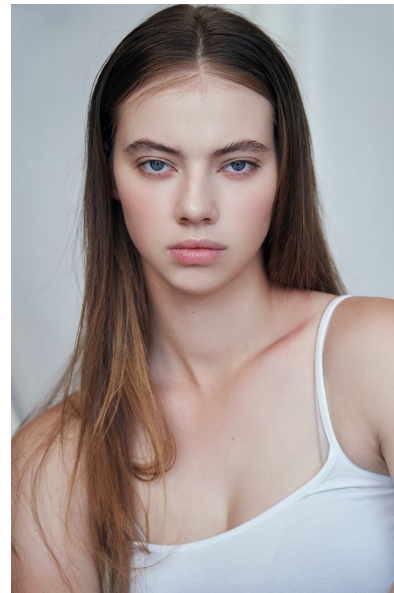

SAM BIDWELL

Height 179cm/5'10.5" Bust 84cm/33" Waist 65cm/25.5" Hips 89cm/35"
Dress 8 AUS/4 US/34 EU Shoe 40 EU/9 US/6.5 UK Hair Blonde Eyes Blue

PRISCILLAS

SUITE 305/306 | 46a MACLEAY STREET | POTTS POINT NSW 2011 |
Australia | Tel: 61 2 9332 2422 | Email: women@priscillas.com.au