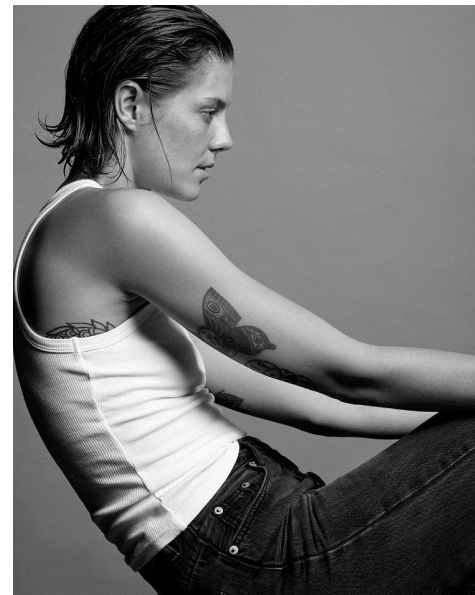

## LYDIA COLLINS

Height 180cm/5'11" Bust 80cm/31.5" Waist 66cm/26" Hips 86cm/34"  
Dress 6-8 AUS/2-4 US/32-34 EU Shoe 40.5 EU/9.5 US/7 UK Hair Blonde  
Eyes Green