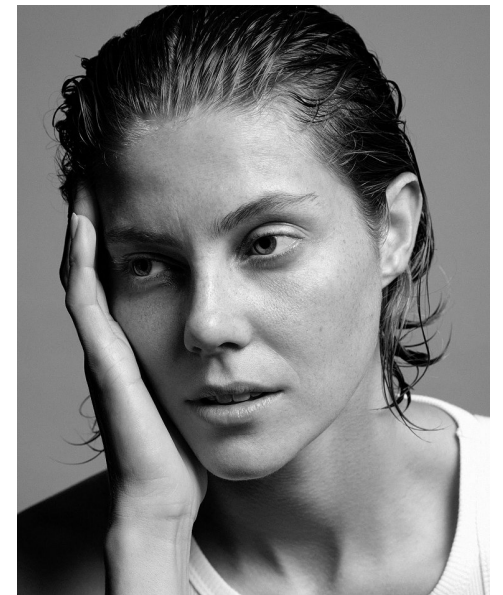

## LYDIA COLLINS

Height 180cm/5'11" Bust 80cm/31.5" Waist 66cm/26" Hips 86cm/34"  
Dress 6-8 AUS/2-4 US/32-34 EU Shoe 40.5 EU/9.5 US/7 UK Hair Blonde  
Eyes Green