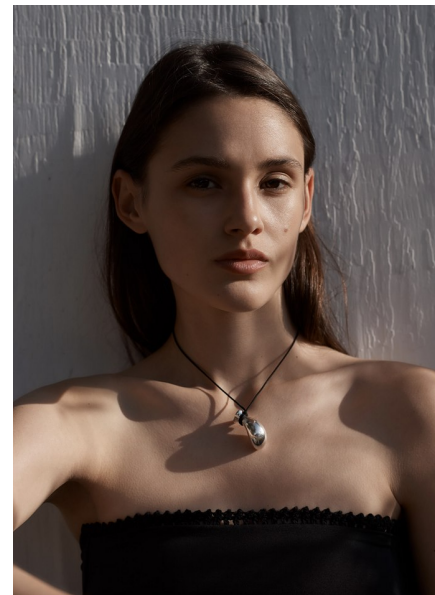

Model's hair and accessories are from Pura and Pura.

PRISCILLAS

SUITE 305/306 | 46a MACLEAY STREET | POTTS POINT NSW 2011 |
Australia | Tel: 61 2 9332 2422 | Email: women@priscillas.com.au