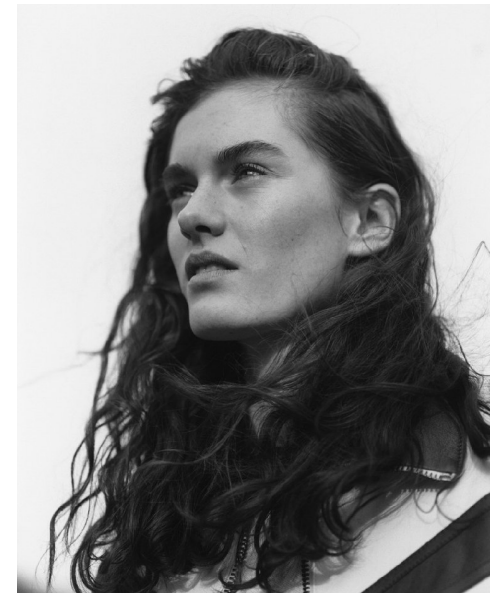

HANNAH CLAVERIE

Height 178cm/5'10" Bust 79cm/31" Waist 61cm/24" Hips 86cm/34"
Dress 6-8 AUS/2-4 US/32-34 EU Shoe 38 EU/7 US/5 UK Hair Brown
Eyes Green

PRISCILLAS

SUITE 305/306 | 46a MACLEAY STREET | POTTS POINT NSW 2011 |
Australia | Tel: 61 2 9332 2422 | Email: women@priscillas.com.au