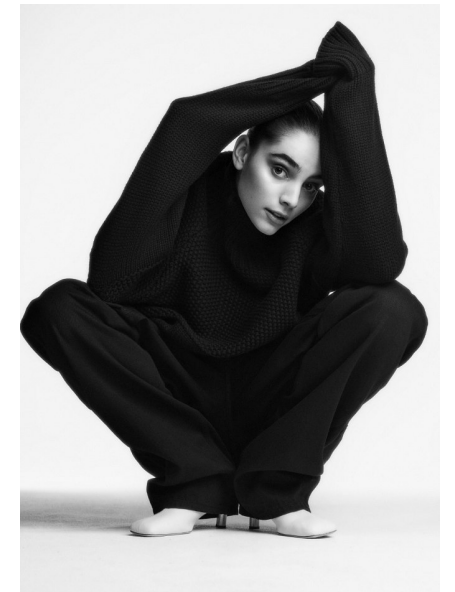

ROMY SCHONBERGER

Height 177cm/5'9.5" Bust 78cm/30.5" Waist 58cm/23" Hips 86cm/34"
 Dress 8 AUS/4 US/34 EU Shoe 40 EU/9 US/6.5 UK Hair Brown
 Eyes Brown

PRISCILLAS

SUITE 305/306 | 46a MACLEAY STREET | POTTS POINT NSW 2011 |
 Australia | Tel: 61 2 9332 2422 | Email: women@priscillas.com.au