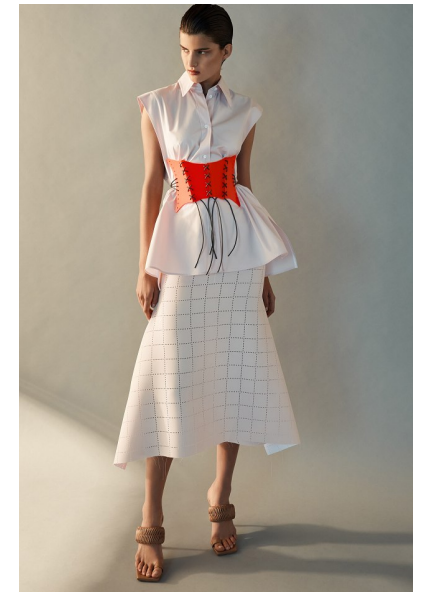

ASTRID HOLLER

Height 183cm/6'0" Bust 81cm/32" B/C Waist 61cm/24" Hips 89cm/35"
Dress 6-8 AUS/2-4 US/32-34 EU Shoe 41 EU/10 US/7 UK Hair Brown
Eyes Green

PRISCILLAS

SUITE 305/306 | 46a MACLEAY STREET | POTTS POINT NSW 2011 |
Australia | Tel: 61 2 9332 2422 | Email: women@priscillas.com.au