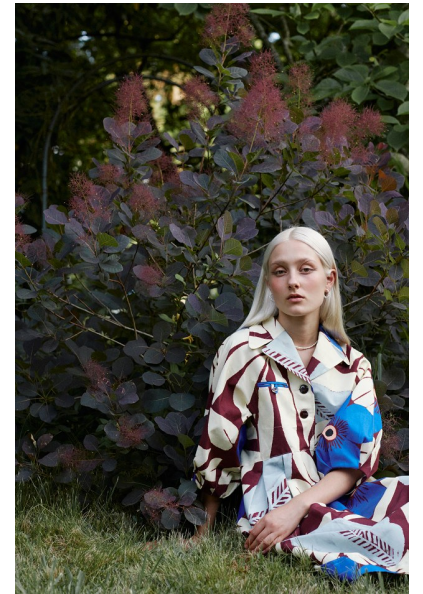

ANNABELLA DONNOLA

Height 173cm/5'8" Bust 81cm/32" Waist 62cm/24.5" Hips 89cm/35"
Dress 6-8 AUS/2-4 US/32-34 EU Shoe 39.5 EU/8.5 US/6 UK Hair Brown
Eyes Hazel

PRISCILLAS

SUITE 305/306 | 46a MACLEAY STREET | POTTS POINT NSW 2011 |
Australia | Tel: 61 2 9332 2422 | Email: women@priscillas.com.au