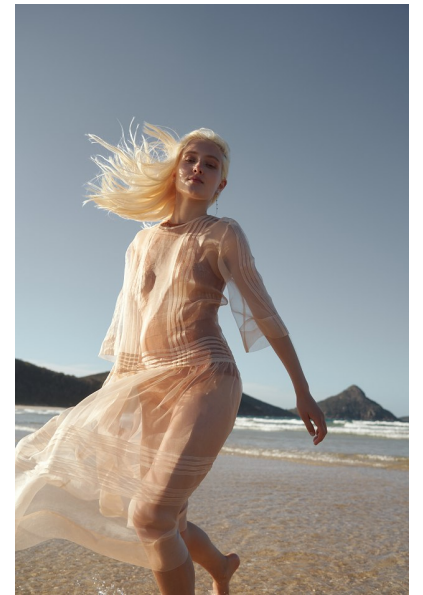

ANNABELLA DONNOLA

Height 173cm/5'8" Bust 81cm/32" Waist 62cm/24.5" Hips 89cm/35"
Dress 6-8 AUS/2-4 US/32-34 EU Shoe 39.5 EU/8.5 US/6 UK Hair Brown
Eyes Hazel

PRISCILLAS

SUITE 305/306 | 46a MACLEAY STREET | POTTS POINT NSW 2011 |
Australia | Tel: 61 2 9332 2422 | Email: women@priscillas.com.au