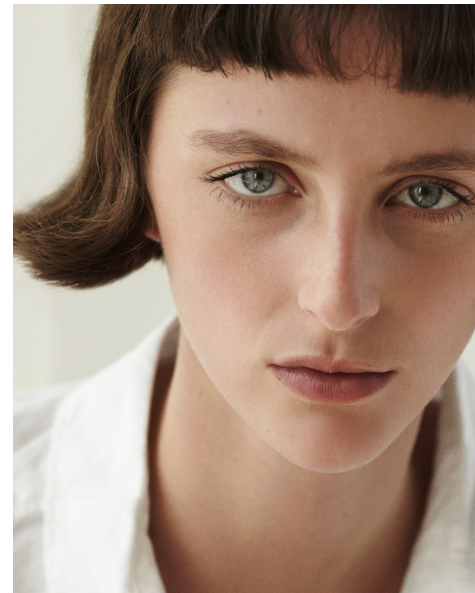

SARIA WHITE

Height 178cm/5'10" Bust 79cm/31" Waist 61cm/24" Hips 89cm/35"
Dress 8 AUS/4 US/34 EU Shoe 39 EU/8 US/6 UK Hair Brown Eyes Blue

PRISCILLAS

SUITE 305/306 | 46a MACLEAY STREET | POTTS POINT NSW 2011 |
Australia | Tel: 61 2 9332 2422 | Email: women@priscillas.com.au