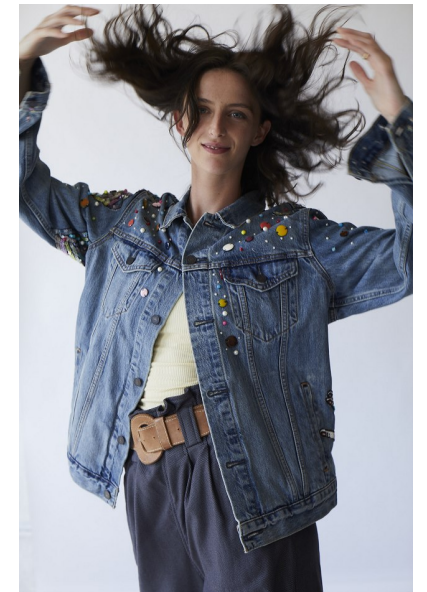

SARIA ELF ROSE WHITE

Height 179cm/5'10.5" Bust 76cm/30" Waist 64cm/25" Hips 89cm/35"
Dress 8 AUS/4 US/34 EU Shoe 39 EU/8 US/6 UK Hair Brown Eyes Blue

PRISCILLAS

SUITE 305/306 | 46a MACLEAY STREET | POTTS POINT NSW 2011 |
Australia | Tel: 61 2 9332 2422 | Email: women@priscillas.com.au