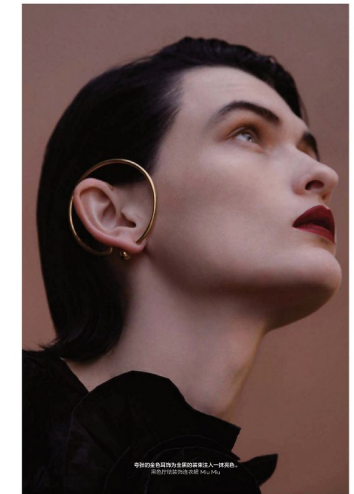

## LARA MULLEN

Height 180cm/5'11" Bust 81cm/32" Waist 61cm/24" Hips 87cm/34.5"  
 Dress 6 AUS/2 US/32 EU Shoe 42 EU/11 US/7.5 UK Hair Black Eyes Blue

130

134

132

133