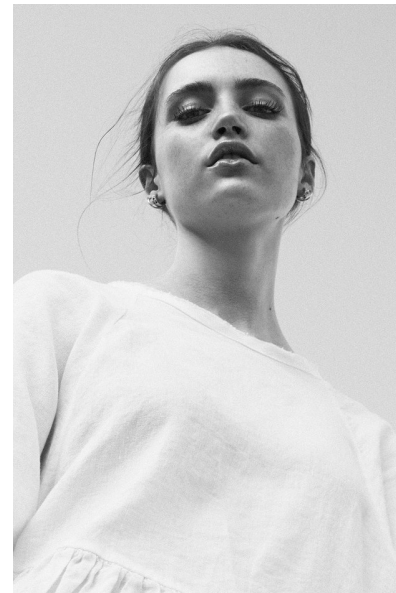

SOPHIA PICCIRILLI

Height 173cm/5'8" Bust 81cm/32" Waist 61cm/24" Hips 86cm/34"
Shoe 38.5 EU/7.5 US/5.5 UK Hair Red Eyes Green

PRISCILLAS

SUITE 305/306 | 46a MACLEAY STREET | POTTS POINT NSW 2011 |
Australia | Tel: 61 2 9332 2422 | Email: women@priscillas.com.au