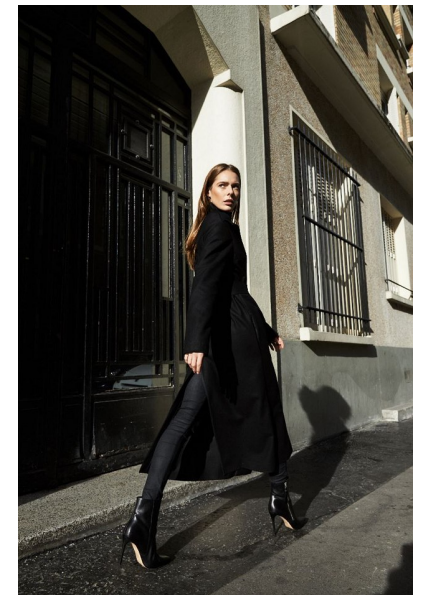

ALIZEE COUCKE

Height 178cm/5'10" Bust 82cm/32.5" Waist 59cm/23" Hips 88cm/34.5"
Shoe 39 EU/8 US/6 UK Hair Brown Eyes Green

PRISCILLAS

SUITE 305/306 | 46a MACLEAY STREET | POTTS POINT NSW 2011 |
Australia | Tel: 61 2 9332 2422 | Email: women@priscillas.com.au