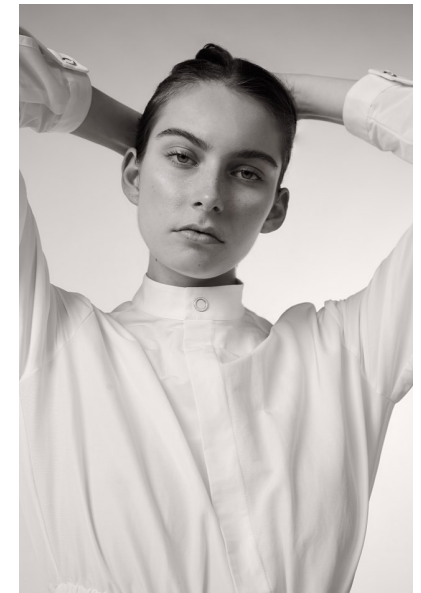

RIAHN GRIFFITHS

Height 181cm/5'11.5" Bust 77cm/30.5" Waist 62cm/24.5" Hips 89cm/35"
Dress 8 AUS/4 US/34 EU Shoe 41 EU/10 US/7 UK Hair Brown
Eyes Blue/Green

PRISCILLAS

SUITE 305/306 | 46a MACLEAY STREET | POTTS POINT NSW 2011 |
Australia | Tel: 61 2 9332 2422 | Email: women@priscillas.com.au