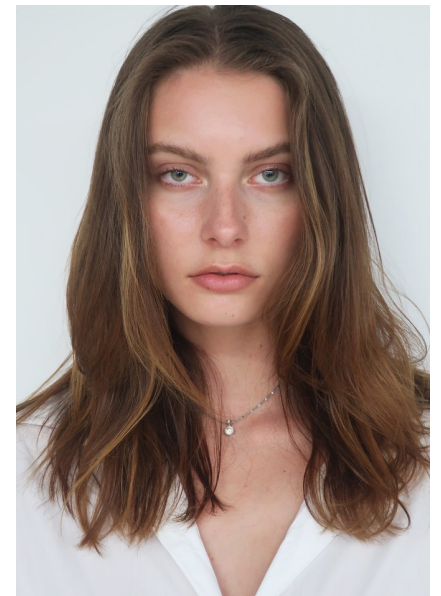

RIAHN GRIFFITHS

Height 181cm/5'11.5" Bust 77cm/30.5" Waist 62cm/24.5" Hips 89cm/35"
Dress 8 AUS/4 US/34 EU Shoe 41 EU/10 US/7 UK Hair Brown
Eyes Blue/Green

PRISCILLAS

SUITE 305/306 | 46a MACLEAY STREET | POTTS POINT NSW 2011 |
Australia | Tel: 61 2 9332 2422 | Email: women@priscillas.com.au