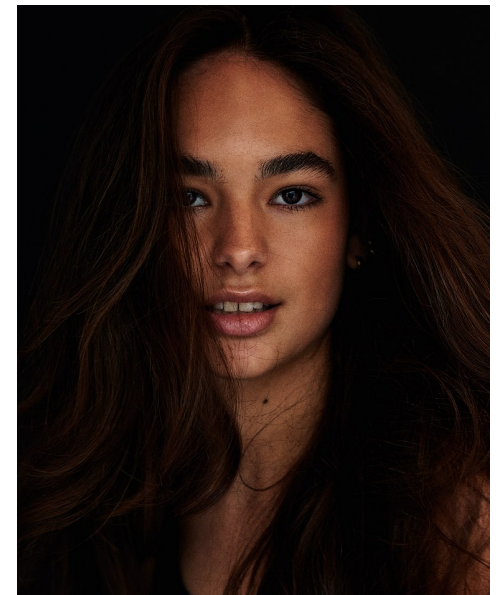

JADE JULIAN

Height 183cm/6'0" Bust 86cm/34" B Waist 66cm/26" Hips 91cm/36" Dress 8
AUS/4 US/34 EU Shoe 42 EU/11 US/7.5 UK Hair Brown Eyes Brown

PRISCILLAS

SUITE 305/306 | 46a MACLEAY STREET | POTTS POINT NSW 2011 |
Australia | Tel: 61 2 9332 2422 | Email: women@priscillas.com.au