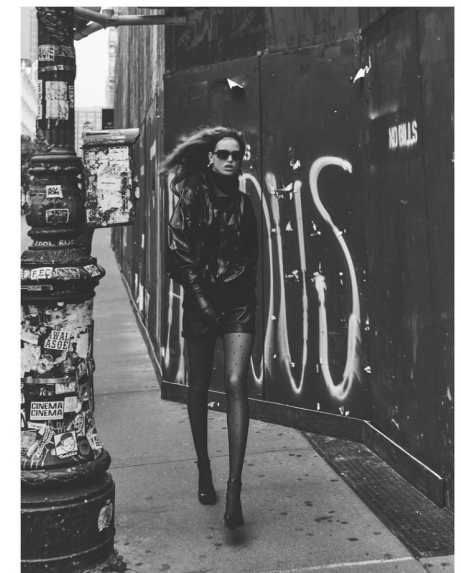

LUNA BIJL

Height 178cm/5'10" Bust 83cm/32.5" Waist 62cm/24.5" Hips 88cm/34.5"
 Shoe 37 EU/6 US/4 UK Hair Brown Eyes Blue

miss vogue

PRISCILLAS

SUITE 305/306 | 46a MACLEAY STREET | POTTS POINT NSW 2011 |
 Australia | Tel: 61 2 9332 2422 | Email: women@priscillas.com.au