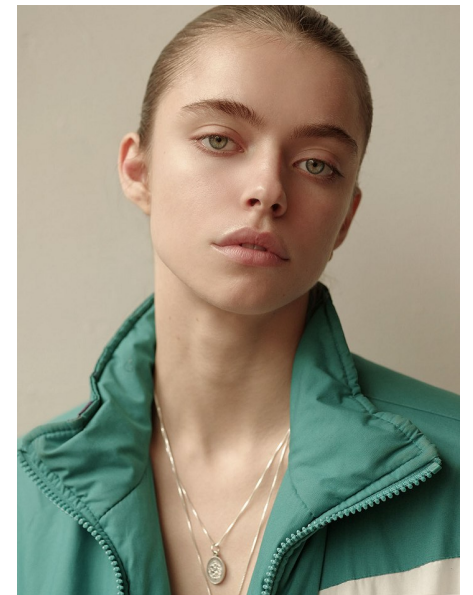

MARTA PIEKARZ

Height 173cm/5'8" Bust 81cm/32" Waist 61cm/24" Hips 86cm/34"
Hair Dark Blonde Eyes Blue

PRISCILLAS

SUITE 305/306 | 46a MACLEAY STREET | POTTS POINT NSW 2011 |
Australia | Tel: 61 2 9332 2422 | Email: women@priscillas.com.au