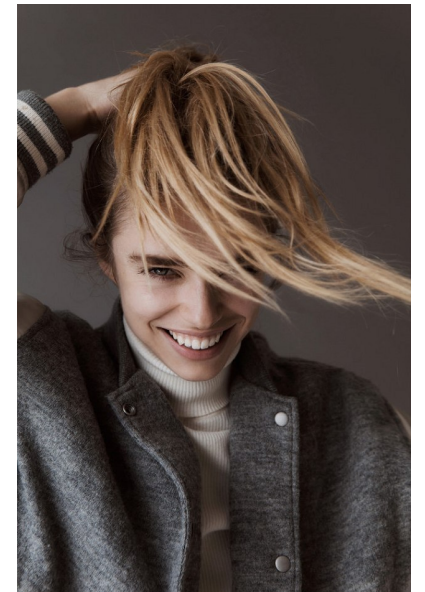

MARTA PIEKARZ

Height 173cm/5'8" Bust 81cm/32" Waist 61cm/24" Hips 86cm/34"
Hair Dark Blonde Eyes Blue

PRISCILLAS

SUITE 305/306 | 46a MACLEAY STREET | POTTS POINT NSW 2011 |
Australia | Tel: 61 2 9332 2422 | Email: women@priscillas.com.au