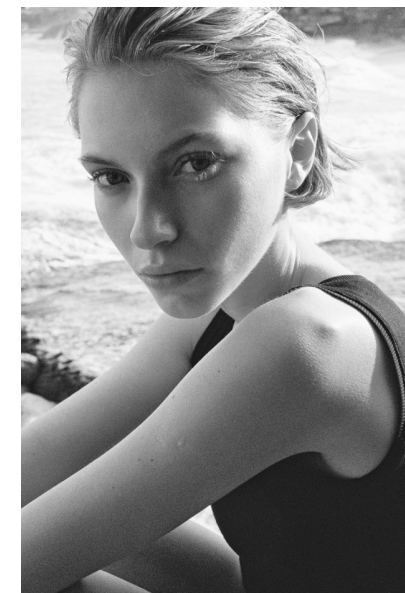

DAGA JEZ

Height 176cm/5'9.5" Bust 79cm/31" A/B Waist 61cm/24" Hips 84cm/33"
Shoe 37.5 EU/6.5 US/4.5 UK Hair Blonde Eyes Blue

PRISCILLAS

SUITE 305/306 | 46a MACLEAY STREET | POTTS POINT NSW 2011 |
Australia | Tel: 61 2 9332 2422 | Email: women@priscillas.com.au