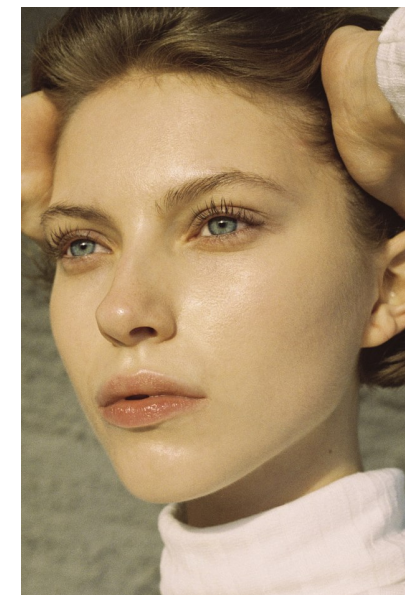

DAGA JEZ

Height 176cm/5'9.5" Bust 79cm/31" A/B Waist 61cm/24" Hips 84cm/33"
Shoe 37.5 EU/6.5 US/4.5 UK Hair Blonde Eyes Blue

PRISCILLAS

SUITE 305/306 | 46a MACLEAY STREET | POTTS POINT NSW 2011 |
Australia | Tel: 61 2 9332 2422 | Email: women@priscillas.com.au