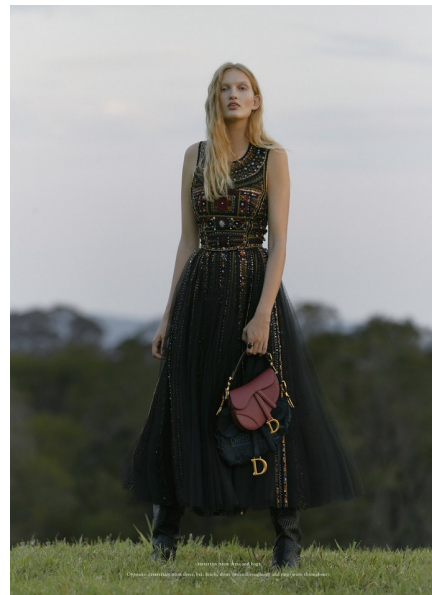

PRISCILLAS

SUITE 305/306 | 46a MACLEAY STREET | POTTS POINT NSW 2011 |
Australia | Tel: 61 2 9332 2422 | Email: women@priscillas.com.au