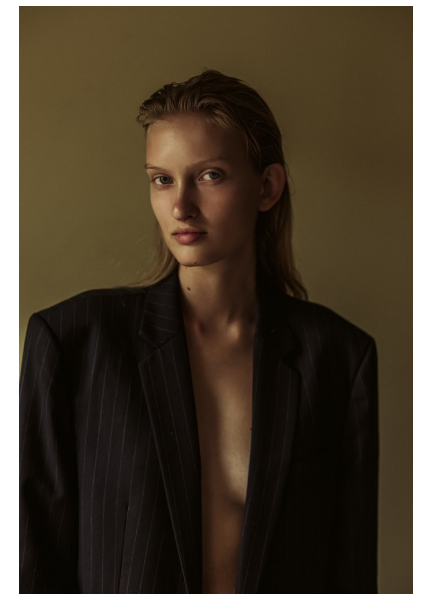

PRISCILLAS

SUITE 305/306 | 46a MACLEAY STREET | POTTS POINT NSW 2011 |
Australia | Tel: 61 2 9332 2422 | Email: women@priscillas.com.au