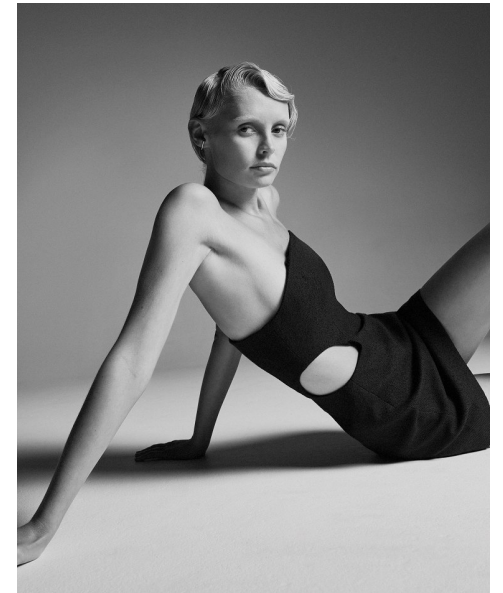

ABBIE HEATH

Height 176cm/5'9.5" Bust 79cm/31" Waist 61cm/24" Hips 86cm/34"
Dress 6-8 AUS/2-4 US/32-34 EU Shoe 39 EU/8 US/6 UK Hair Light Blonde
Eyes Blue

PRISCILLAS

SUITE 305/306 | 46a MACLEAY STREET | POTTS POINT NSW 2011 |
Australia | Tel: 61 2 9332 2422 | Email: women@priscillas.com.au