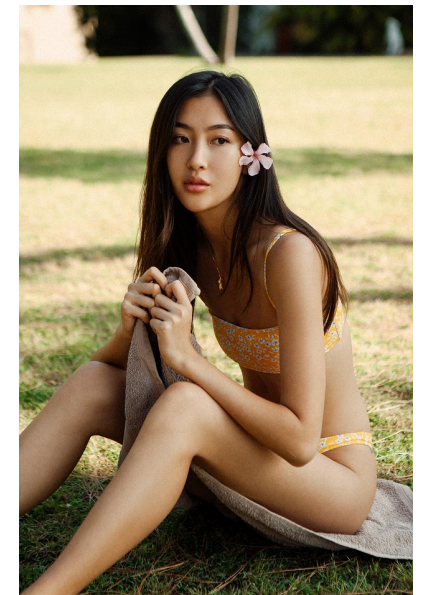

CONNIE OU

Height 175cm/5'9" Bust 79cm/31" Waist 61cm/24" Hips 89cm/35" Dress 8
AUS/4 US/34 EU Shoe 38 EU/7 US/5 UK Hair Dark Brown Eyes Brown

PRISCILLAS

SUITE 305/306 | 46a MACLEAY STREET | POTTS POINT NSW 2011 |
Australia | Tel: 61 2 9332 2422 | Email: women@priscillas.com.au