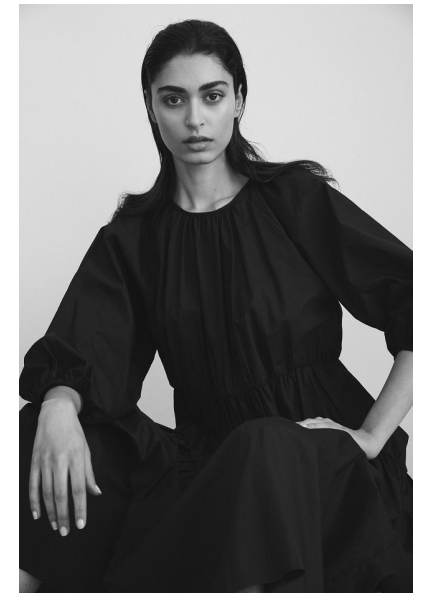

SOPHIE MCFADDEN

Height 177cm/5'9.5" Bust 77cm/30.5" Waist 61cm/24" Hips 86cm/34"
Dress 6 AUS/2 US/32 EU Shoe 41 EU/10 US/7 UK Hair Black Eyes Brown

PRISCILLAS

SUITE 305/306 | 46a MACLEAY STREET | POTTS POINT NSW 2011 |
Australia | Tel: 61 2 9332 2422 | Email: women@priscillas.com.au