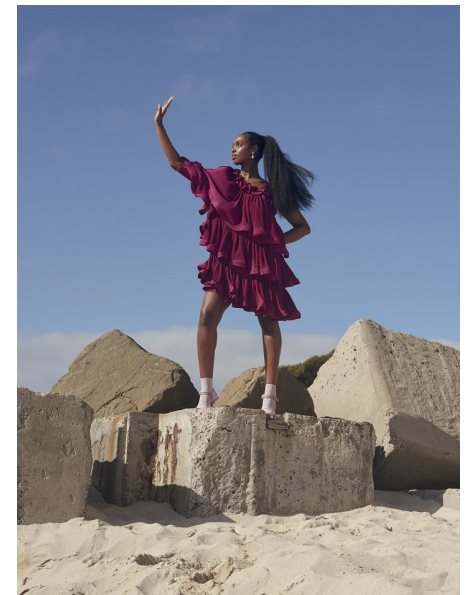

REEM ELNOUR

Height 175cm/5'9" Bust 94cm/37" DD Waist 69cm/27" Hips 104cm/41"
Dress 12-14 AUS/8-10 US/38-40 EU Shoe 41 EU/10 US/7 UK Hair Brown
Eyes Brown

PRISCILLAS

SUITE 305/306 | 46a MACLEAY STREET | POTTS POINT NSW 2011 |
Australia | Tel: 61 2 9332 2422 | Email: women@priscillas.com.au