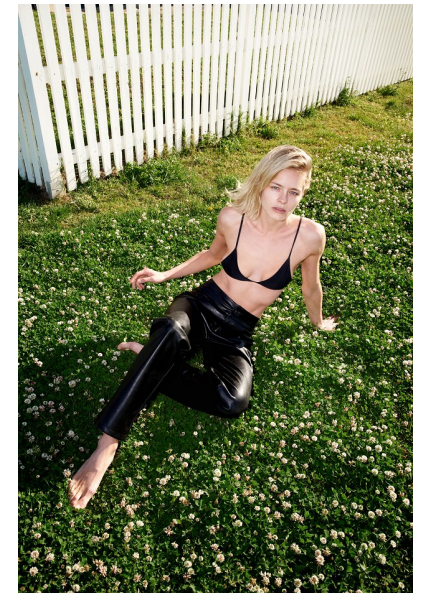

CHAYDE NETTLE

Height 177cm/5'9.5" Bust 81cm/32" Waist 61cm/24" Hips 86cm/34"
Dress 4-6 AUS/0-2 US/30-32 EU Shoe 40 EU/9 US/6.5 UK Hair Blonde
Eyes Blue

PRISCILLAS

SUITE 305/306 | 46a MACLEAY STREET | POTTS POINT NSW 2011 |
Australia | Tel: 61 2 9332 2422 | Email: women@priscillas.com.au