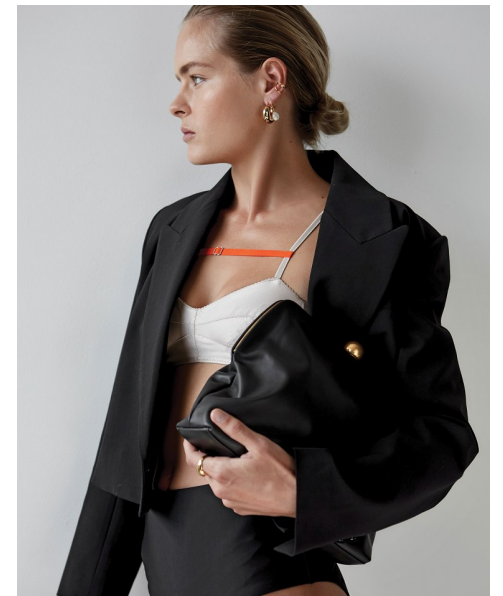

CHAYDE NETTLE

Height 177cm/5'9.5" Bust 81cm/32" Waist 61cm/24" Hips 86cm/34"
Dress 4-6 AUS/0-2 US/30-32 EU Shoe 40 EU/9 US/6.5 UK Hair Blonde
Eyes Blue

PRISCILLAS

SUITE 305/306 | 46a MACLEAY STREET | POTTS POINT NSW 2011 |
Australia | Tel: 61 2 9332 2422 | Email: women@priscillas.com.au