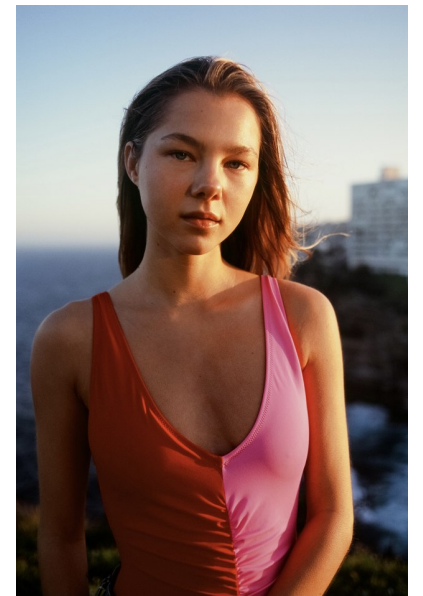

COMBES

Height 170cm/5'7" Bust 82cm/32.5" Waist 61cm/24" Hips 88cm/34.5"
Dress 6 AUS/2 US/32 EU Shoe 38 EU/7 US/5 UK Hair Blonde Eyes Blue

PRISCILLAS

SUITE 305/306 | 46a MACLEAY STREET | POTTS POINT NSW 2011 |
Australia | Tel: 61 2 9332 2422 | Email: women@priscillas.com.au