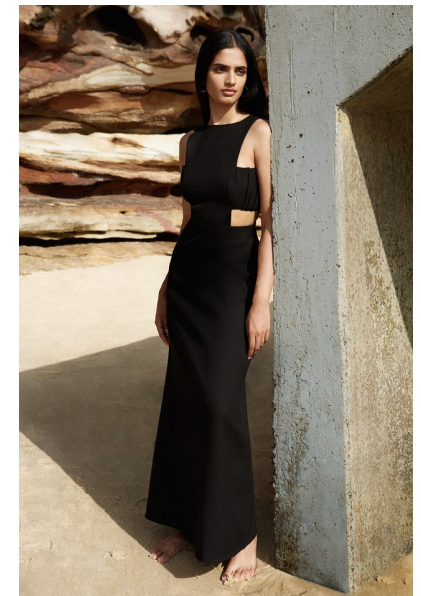

ANJALI TORVI

Height 173cm/5'8" Bust 81cm/32" Waist 65cm/25.5" Hips 91cm/36" Dress 8
AUS/4 US/34 EU Shoe 41 EU/10 US/7 UK Hair Black Eyes Brown

PRISCILLAS

SUITE 305/306 | 46a MACLEAY STREET | POTTS POINT NSW 2011 |
Australia | Tel: 61 2 9332 2422 | Email: women@priscillas.com.au