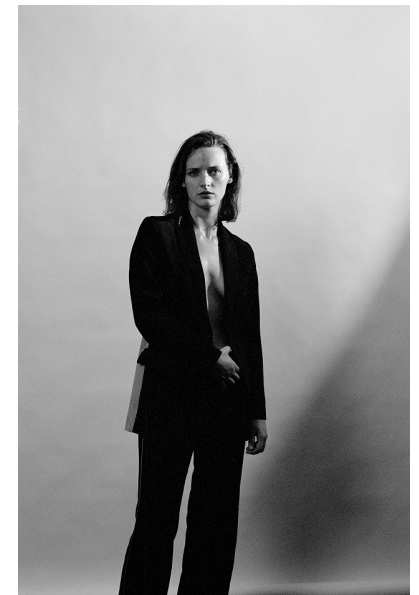

AIRLIE DODDS

Height 175cm/5'9" Bust 84cm/33" Waist 65cm/25.5" Hips 93cm/36.5"
Dress 6-8 AUS/2-4 US/32-34 EU Shoe 39 EU/8 US/6 UK Hair Brown
Eyes Blue

PRISCILLAS

SUITE 305/306 | 46a MACLEAY STREET | POTTS POINT NSW 2011 |
Australia | Tel: 61 2 9332 2422 | Email: women@priscillas.com.au