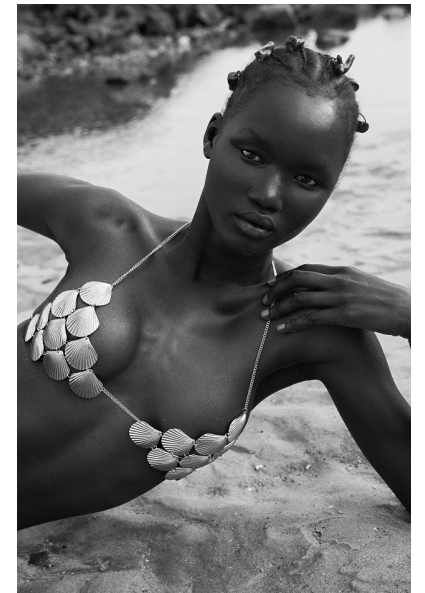

ABENY NHIAL

Height 179cm/5'10.5" Bust 81cm/32" Waist 61cm/24" Hips 86cm/34"
Shoe 40 EU/9 US/6.5 UK Eyes Brown

PRISCILLAS

SUITE 305/306 | 46a MACLEAY STREET | POTTS POINT NSW 2011 |
Australia | Tel: 61 2 9332 2422 | Email: women@priscillas.com.au