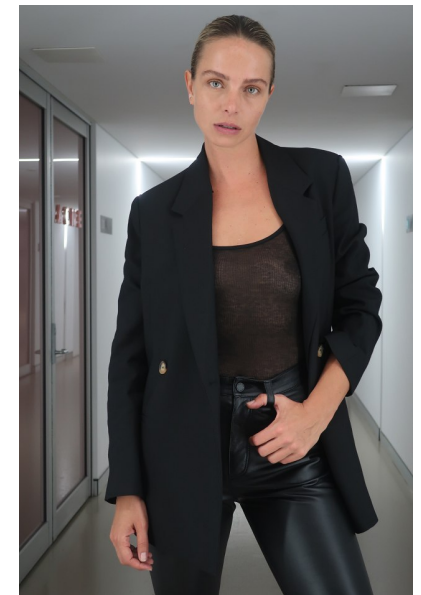

## ANNA FELLER

Height 179cm/5'10.5" Bust 81cm/32" B Waist 66cm/26" Hips 91cm/36"  
Dress 8 AUS/4 US/34 EU Shoe 41 EU/10 US/7 UK Hair Blonde Eyes Green