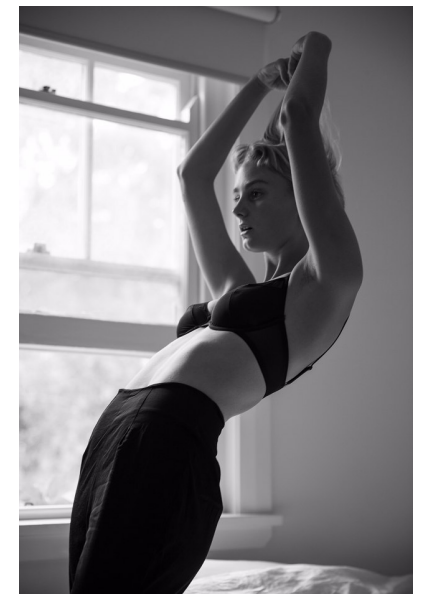

KATYA GRAY

Height 173cm/5'8" Bust 76cm/30" Waist 59cm/23" Hips 87cm/34.5"
Dress 6-8 AUS/2-4 US/32-34 EU Shoe 37 EU/6 US/4 UK Hair Blonde
Eyes Green

PRISCILLAS

SUITE 305/306 | 46a MACLEAY STREET | POTTS POINT NSW 2011 |
Australia | Tel: 61 2 9332 2422 | Email: women@priscillas.com.au