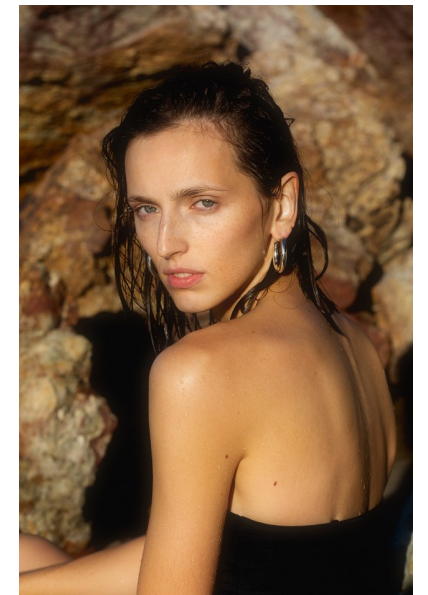

SASHA ANTONOWSKA

Height 181cm/5'11.5" Bust 78cm/30.5" Hips 89cm/35" Shoe 40 EU/9 US/6.5
UK Hair Chestnut Eyes Blue

PRISCILLAS

SUITE 305/306 | 46a MACLEAY STREET | POTTS POINT NSW 2011 | Australia
| Tel: 61 2 9332 2422 | Email: women@priscillas.com.au