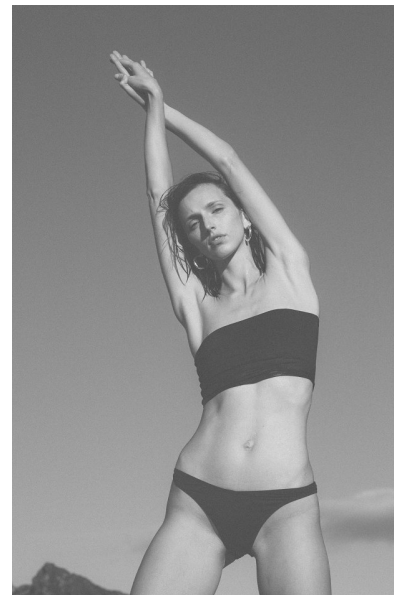

SASHA ANTONOWSKA

Height 181cm/5'11.5" Bust 78cm/30.5" Hips 89cm/35" Shoe 40 EU/9 US/6.5
UK Hair Chestnut Eyes Blue

PRISCILLAS

SUITE 305/306 | 46a MACLEAY STREET | POTTS POINT NSW 2011 | Australia
| Tel: 61 2 9332 2422 | Email: women@priscillas.com.au