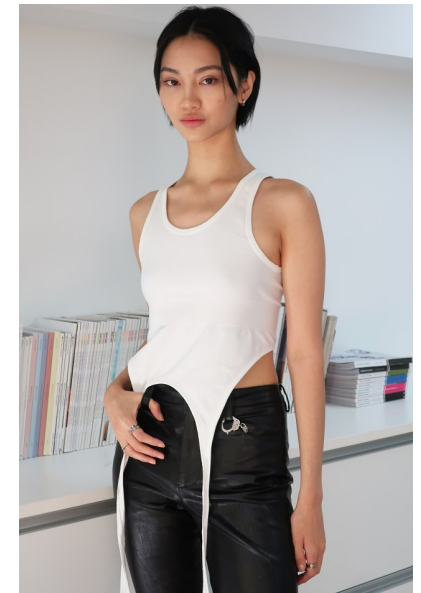

MILLICENT LEE

Height 175cm/5'9" Bust 76cm/30" Waist 58cm/23" Hips 89cm/35" Shoe 38
EU/7 US/5 UK Hair Black Eyes Brown

PRISCILLAS

SUITE 305/306 | 46a MACLEAY STREET | POTTS POINT NSW 2011 |
Australia | Tel: 61 2 9332 2422 | Email: women@priscillas.com.au