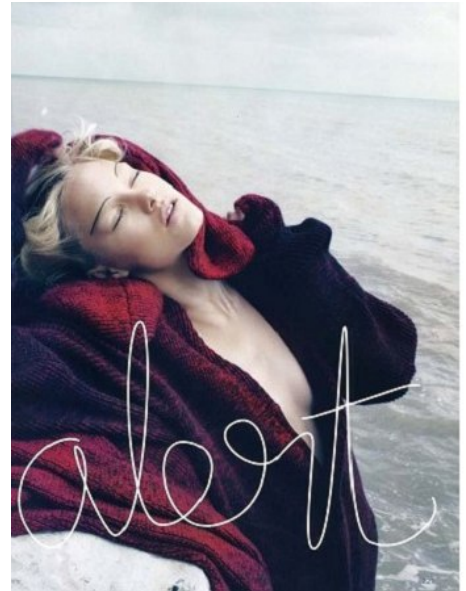

HANNAH HOLMAN

Height 175cm/5'9" Bust 81cm/32" Waist 61cm/24" Hips 86cm/34"
 Dress 10 AUS/6 US/36 EU Shoe 39 EU/8 US/6 UK

PRISCILLAS

SUITE 305/306 | 46a MACLEAY STREET | POTTS POINT NSW 2011 |
 Australia | Tel: 61 2 9332 2422 | Email: women@priscillas.com.au