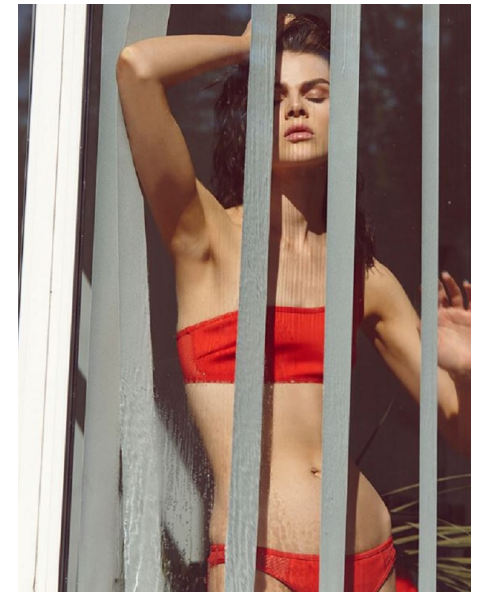

RUBY- JEAN WILSON

Height 180cm/5'11" Waist 61cm/24" Hips 86cm/34" Dress 6-8 AUS/2-4
US/32-34 EU Shoe 39 EU/8 US/6 UK Hair Blonde Eyes Brown

PRISCILLAS

SUITE 305/306 | 46a MACLEAY STREET | POTTS POINT NSW 2011 |
Australia | Tel: 61 2 9332 2422 | Email: women@priscillas.com.au