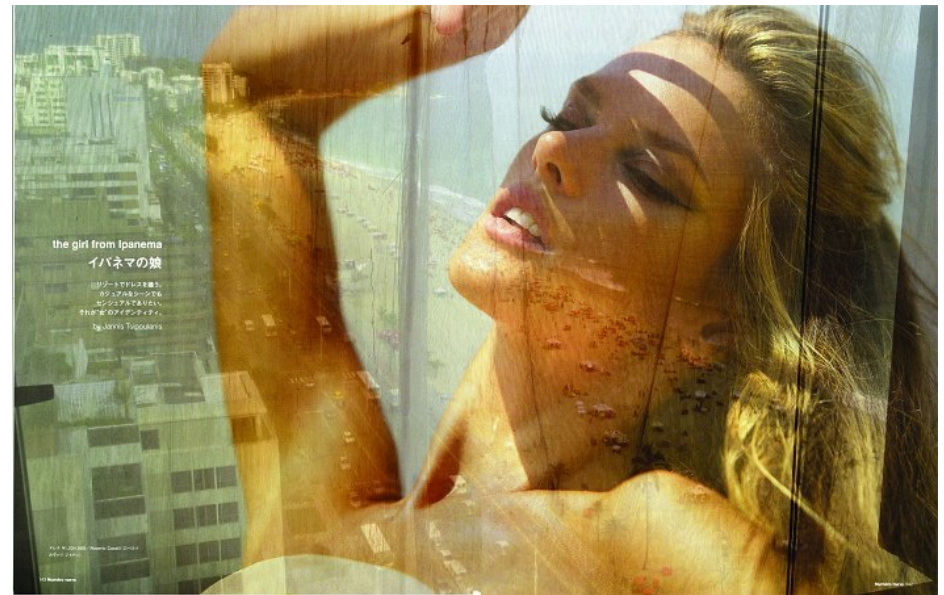

ALESSANDRA AMBROSIO

Height 177cm/5'9.5" Bust 86cm/34" Waist 61cm/24" Hips 86cm/34"
 Dress 8 AUS/4 US/34 EU Shoe 41 EU/10 US/7 UK Hair Brown Eyes Brown

PRISCILLAS

SUITE 305/306 | 46a MACLEAY STREET | POTTS POINT NSW 2011 |
 Australia | Tel: 61 2 9332 2422 | Email: women@priscillas.com.au