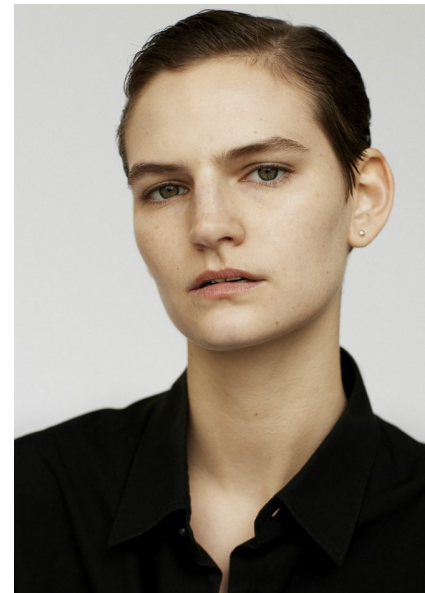

HIRSCHY H

Height 169cm/5'6.5" Bust 78cm/30.5" Waist 59cm/23" Hips 87cm/34.5"
Dress 8 AUS/4 US/34 EU Shoe 39.5 EU/8.5 US/6 UK Hair Light Brown
Eyes Green

PRISCILLAS

SUITE 305/306 | 46a MACLEAY STREET | POTTS POINT NSW 2011 |
Australia | Tel: 61 2 9332 2422 | Email: women@priscillas.com.au