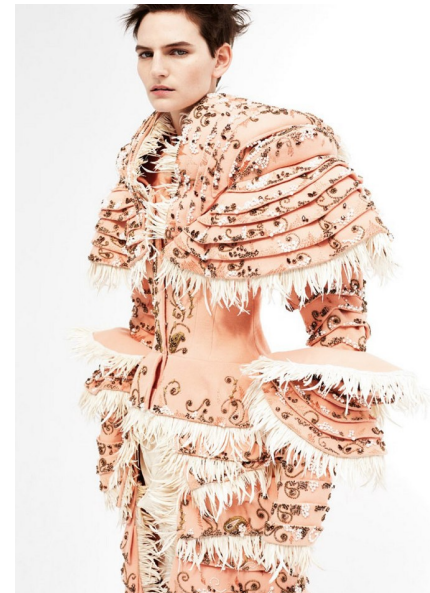

HIRSCHY H

Height 169cm/5'6.5" Bust 78cm/30.5" Waist 59cm/23" Hips 87cm/34.5"
Dress 8 AUS/4 US/34 EU Shoe 39.5 EU/8.5 US/6 UK Hair Light Brown
Eyes Green

PRISCILLAS

SUITE 305/306 | 46a MACLEAY STREET | POTTS POINT NSW 2011 |
Australia | Tel: 61 2 9332 2422 | Email: women@priscillas.com.au