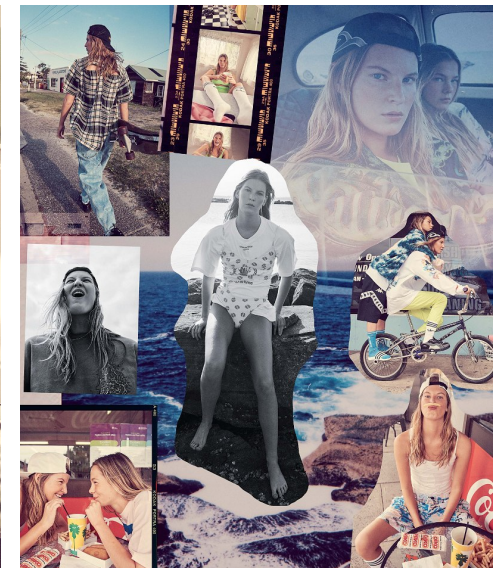

ATTY MITCHELL

Height 180cm/5'11" Bust 79cm/31" Waist 61cm/24" Hips 89cm/35"
 Dress 8 AUS/4 US/34 EU Shoe 39 EU/8 US/6 UK Hair Blonde Eyes Blue

PRISCILLAS

SUITE 305/306 | 46a MACLEAY STREET | POTTS POINT NSW 2011 |
 Australia | Tel: 61 2 9332 2422 | Email: women@priscillas.com.au