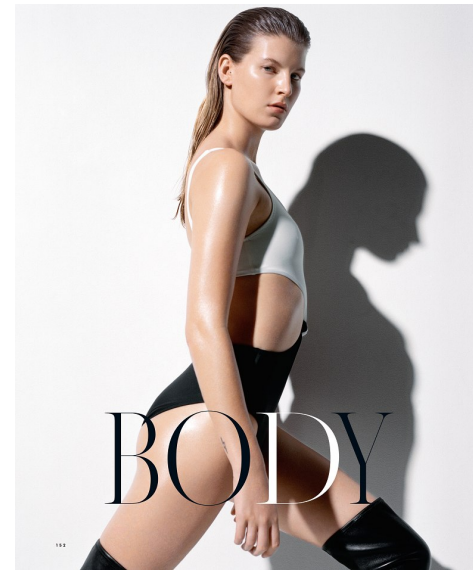

ATTY MITCHELL

Height 180cm/5'11" Bust 79cm/31" Waist 61cm/24" Hips 89cm/35"
 Dress 8 AUS/4 US/34 EU Shoe 39 EU/8 US/6 UK Hair Blonde Eyes Blue

PRISCILLAS

SUITE 305/306 | 46a MACLEAY STREET | POTTS POINT NSW 2011 |
 Australia | Tel: 61 2 9332 2422 | Email: women@priscillas.com.au