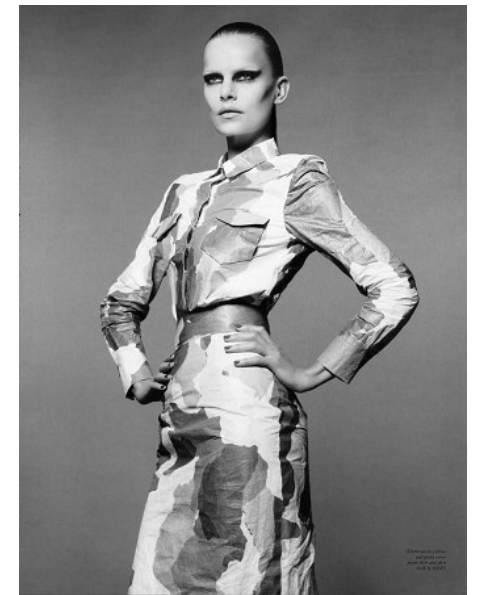

EMMA BALFOUR

Height 174cm/5'8.5" Bust 92cm/36" Waist 69cm/27" Hips 93cm/36.5"
 Dress 10 AUS/6 US/36 EU Shoe 38 EU/7 US/5 UK Hair Blonde Eyes Blue

PRISCILLAS

SUITE 305/306 | 46a MACLEAY STREET | POTTS POINT NSW 2011 |
 Australia | Tel: 61 2 9332 2422 | Email: women@priscillas.com.au