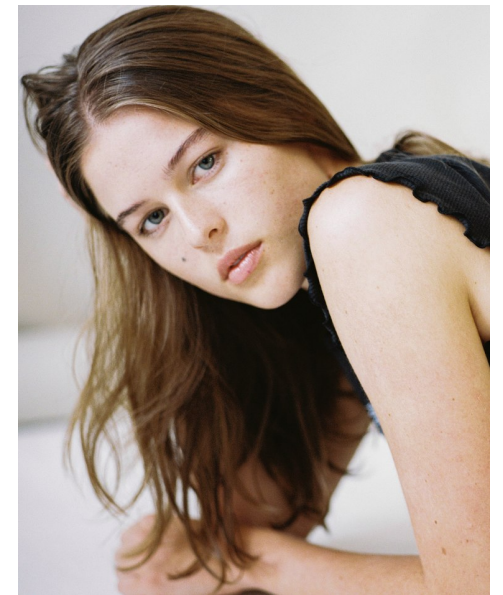

SASKIA MYERS

Height 174cm/5'8.5" Bust 81cm/32" Waist 62cm/24.5" Hips 93cm/36.5"
Dress 8 AUS/4 US/34 EU Shoe 39 EU/8 US/6 UK Hair Dark Blonde
Eyes Blue

PRISCILLAS

SUITE 305/306 | 46a MACLEAY STREET | POTTS POINT NSW 2011 |
Australia | Tel: 61 2 9332 2422 | Email: women@priscillas.com.au