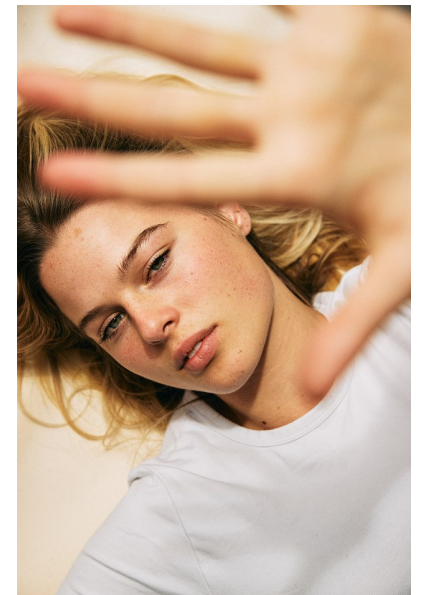

TAWNY MYERS

Height 177cm/5'9.5" Bust 84cm/33" Waist 66cm/26" Hips 93cm/36.5"  
Dress 8 AUS/4 US/34 EU Shoe 39 EU/8 US/6 UK Hair Blonde Eyes Blue