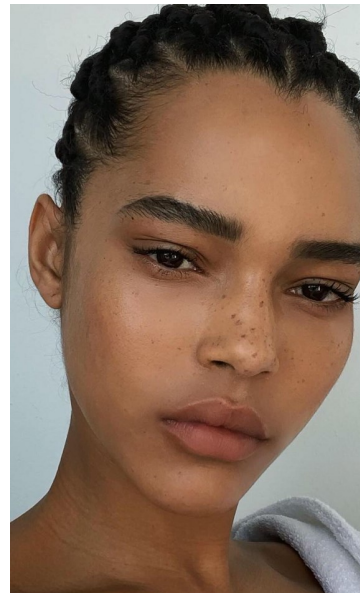

RUBY CAMPBELL

Height 173cm/5'8" Bust 84cm/33" Waist 62cm/24.5" Hips 90cm/35.5"  
Dress 8 AUS/4 US/34 EU Shoe 39 EU/8 US/6 UK Hair Black Eyes Hazel