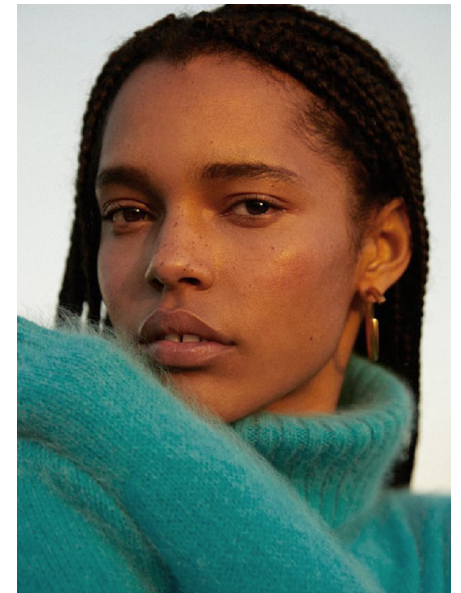

RUBY CAMPBELL

Height 173cm/5'8" Bust 84cm/33" Waist 62cm/24.5" Hips 90cm/35.5"  
Dress 8 AUS/4 US/34 EU Shoe 39 EU/8 US/6 UK Hair Black Eyes Hazel