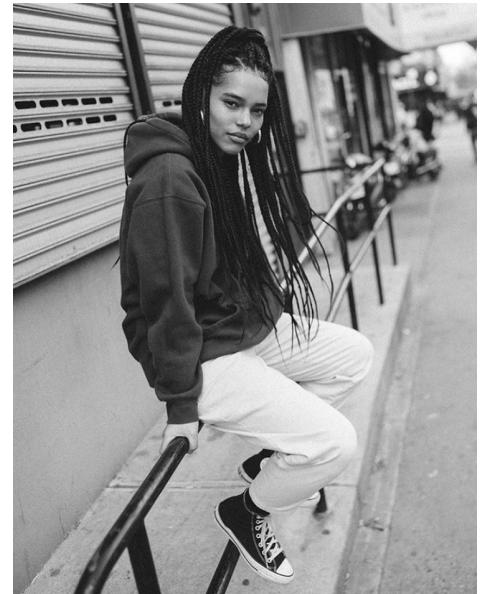

RUBY CAMPBELL

Height 173cm/5'8" Bust 84cm/33" Waist 62cm/24.5" Hips 90cm/35.5"  
Dress 8 AUS/4 US/34 EU Shoe 39 EU/8 US/6 UK Hair Black Eyes Hazel