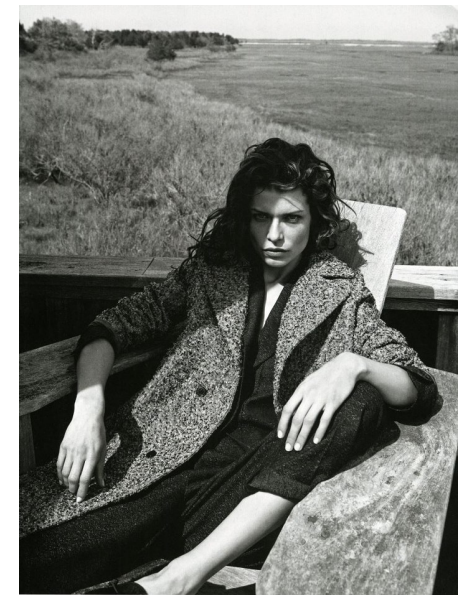

## LOUISE PEDERSEN

Height 175cm/5'9" Bust 84cm/33" Waist 59cm/23" Hips 89cm/35" Dress 6  
 AUS/2 US/32 EU Shoe 38 EU/7 US/5 UK Hair Brown Eyes Green