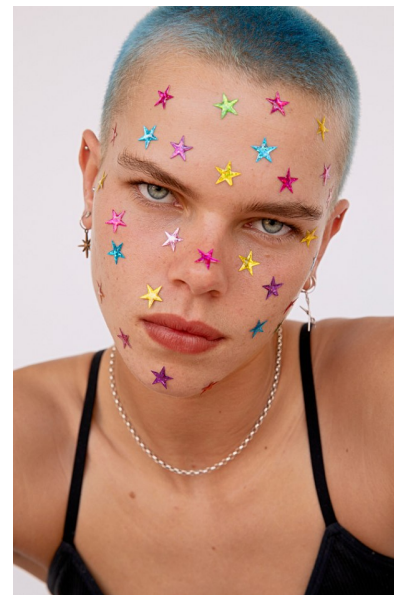

## NOVA

Height 170cm/5'7" Bust 86cm/34" A Waist 65cm/25.5" Hips 89cm/35"  
Dress 8 AUS/4 US/34 EU Shoe 39.5 EU/8.5 US/6 UK Hair Blonde  
Eyes Blue/Green